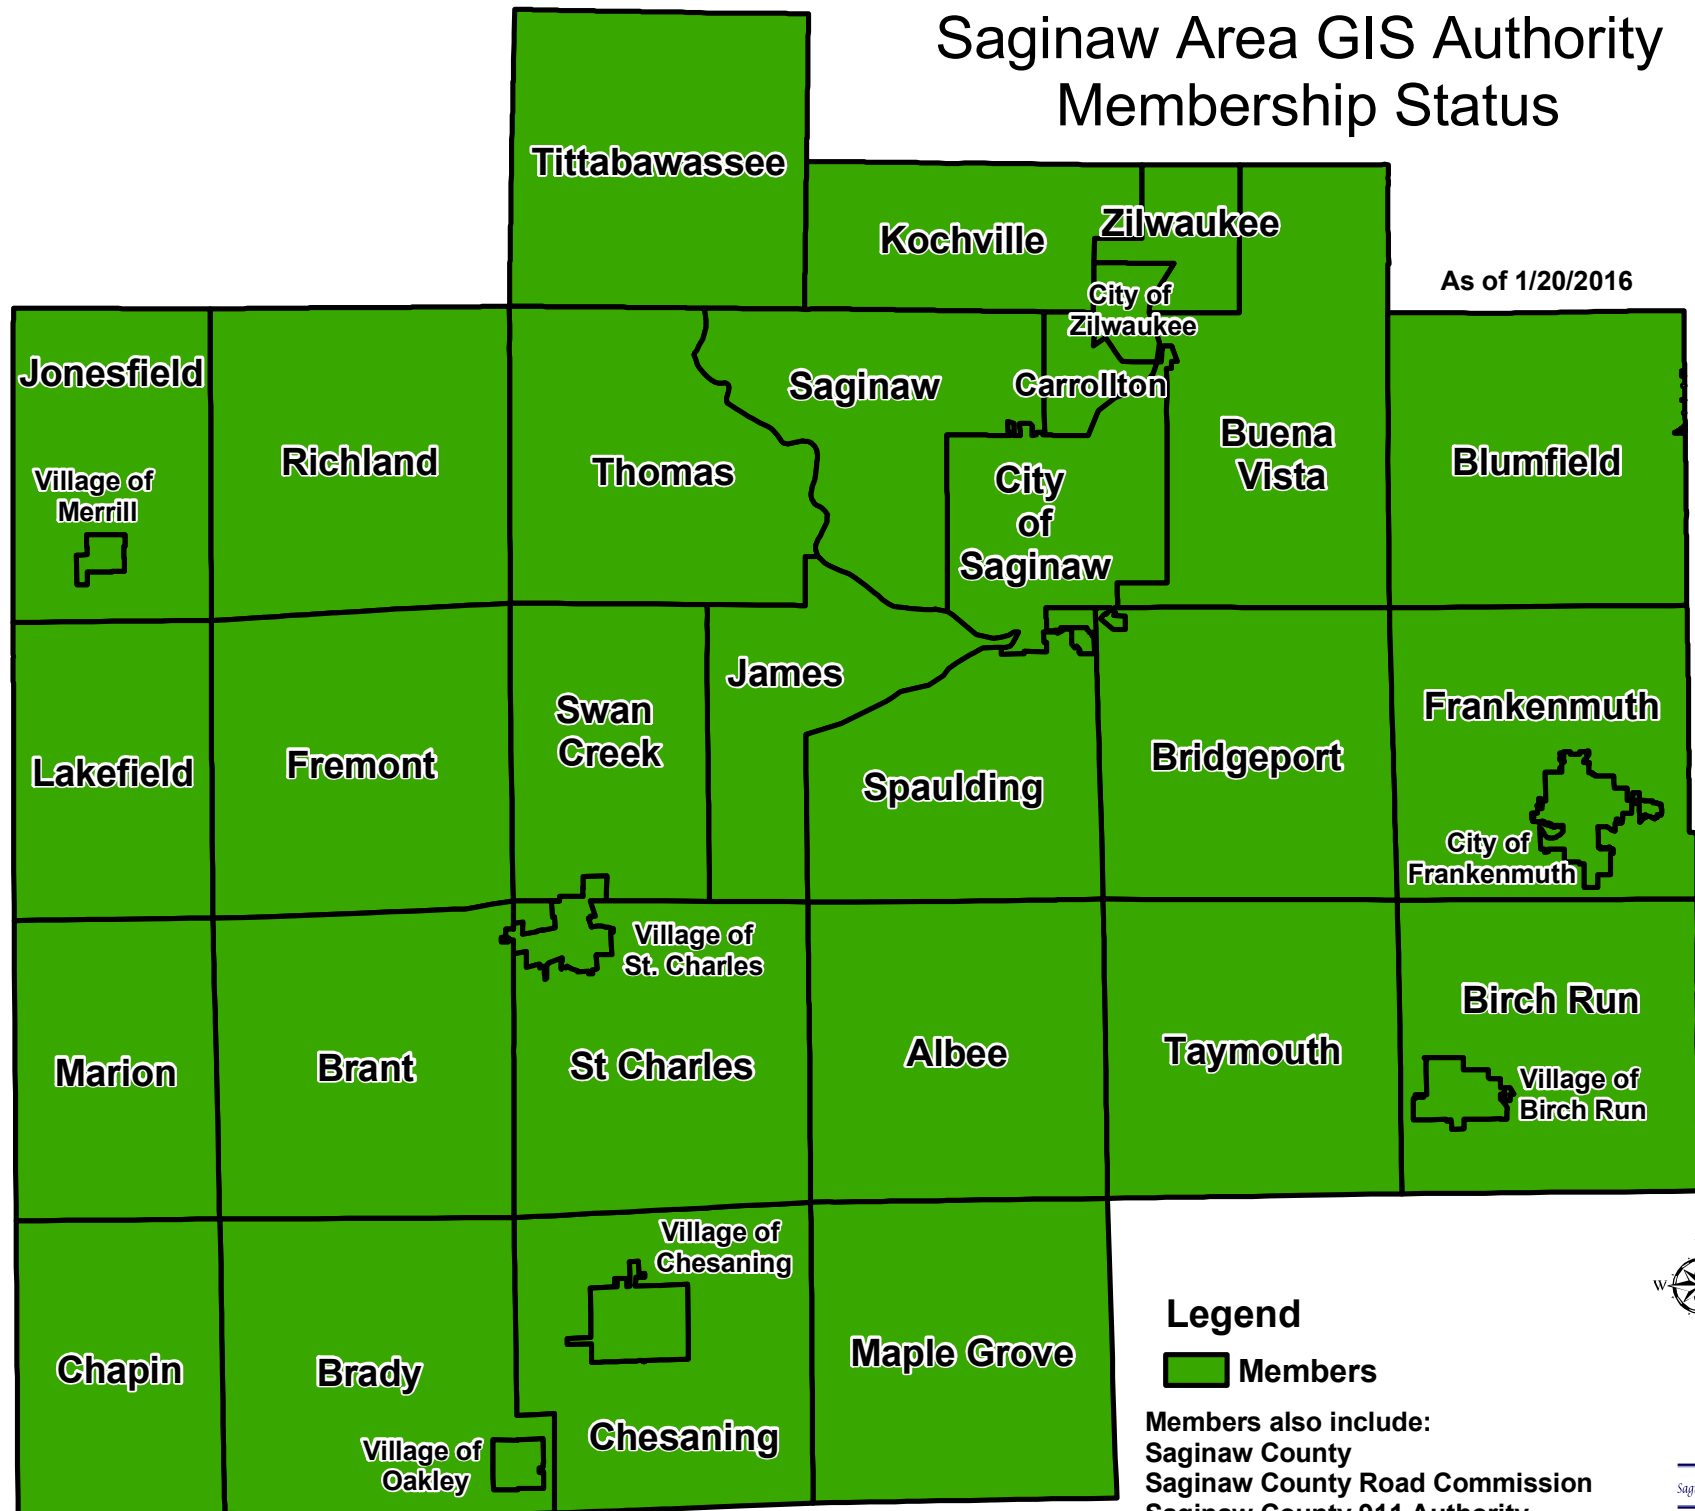

Saginaw Area GIS Authority Membership Status

As of 1/20/2016

Legend

 Members

Members also include:
Saginaw County
Saginaw County Road Commission
Saginaw County 911 Authority