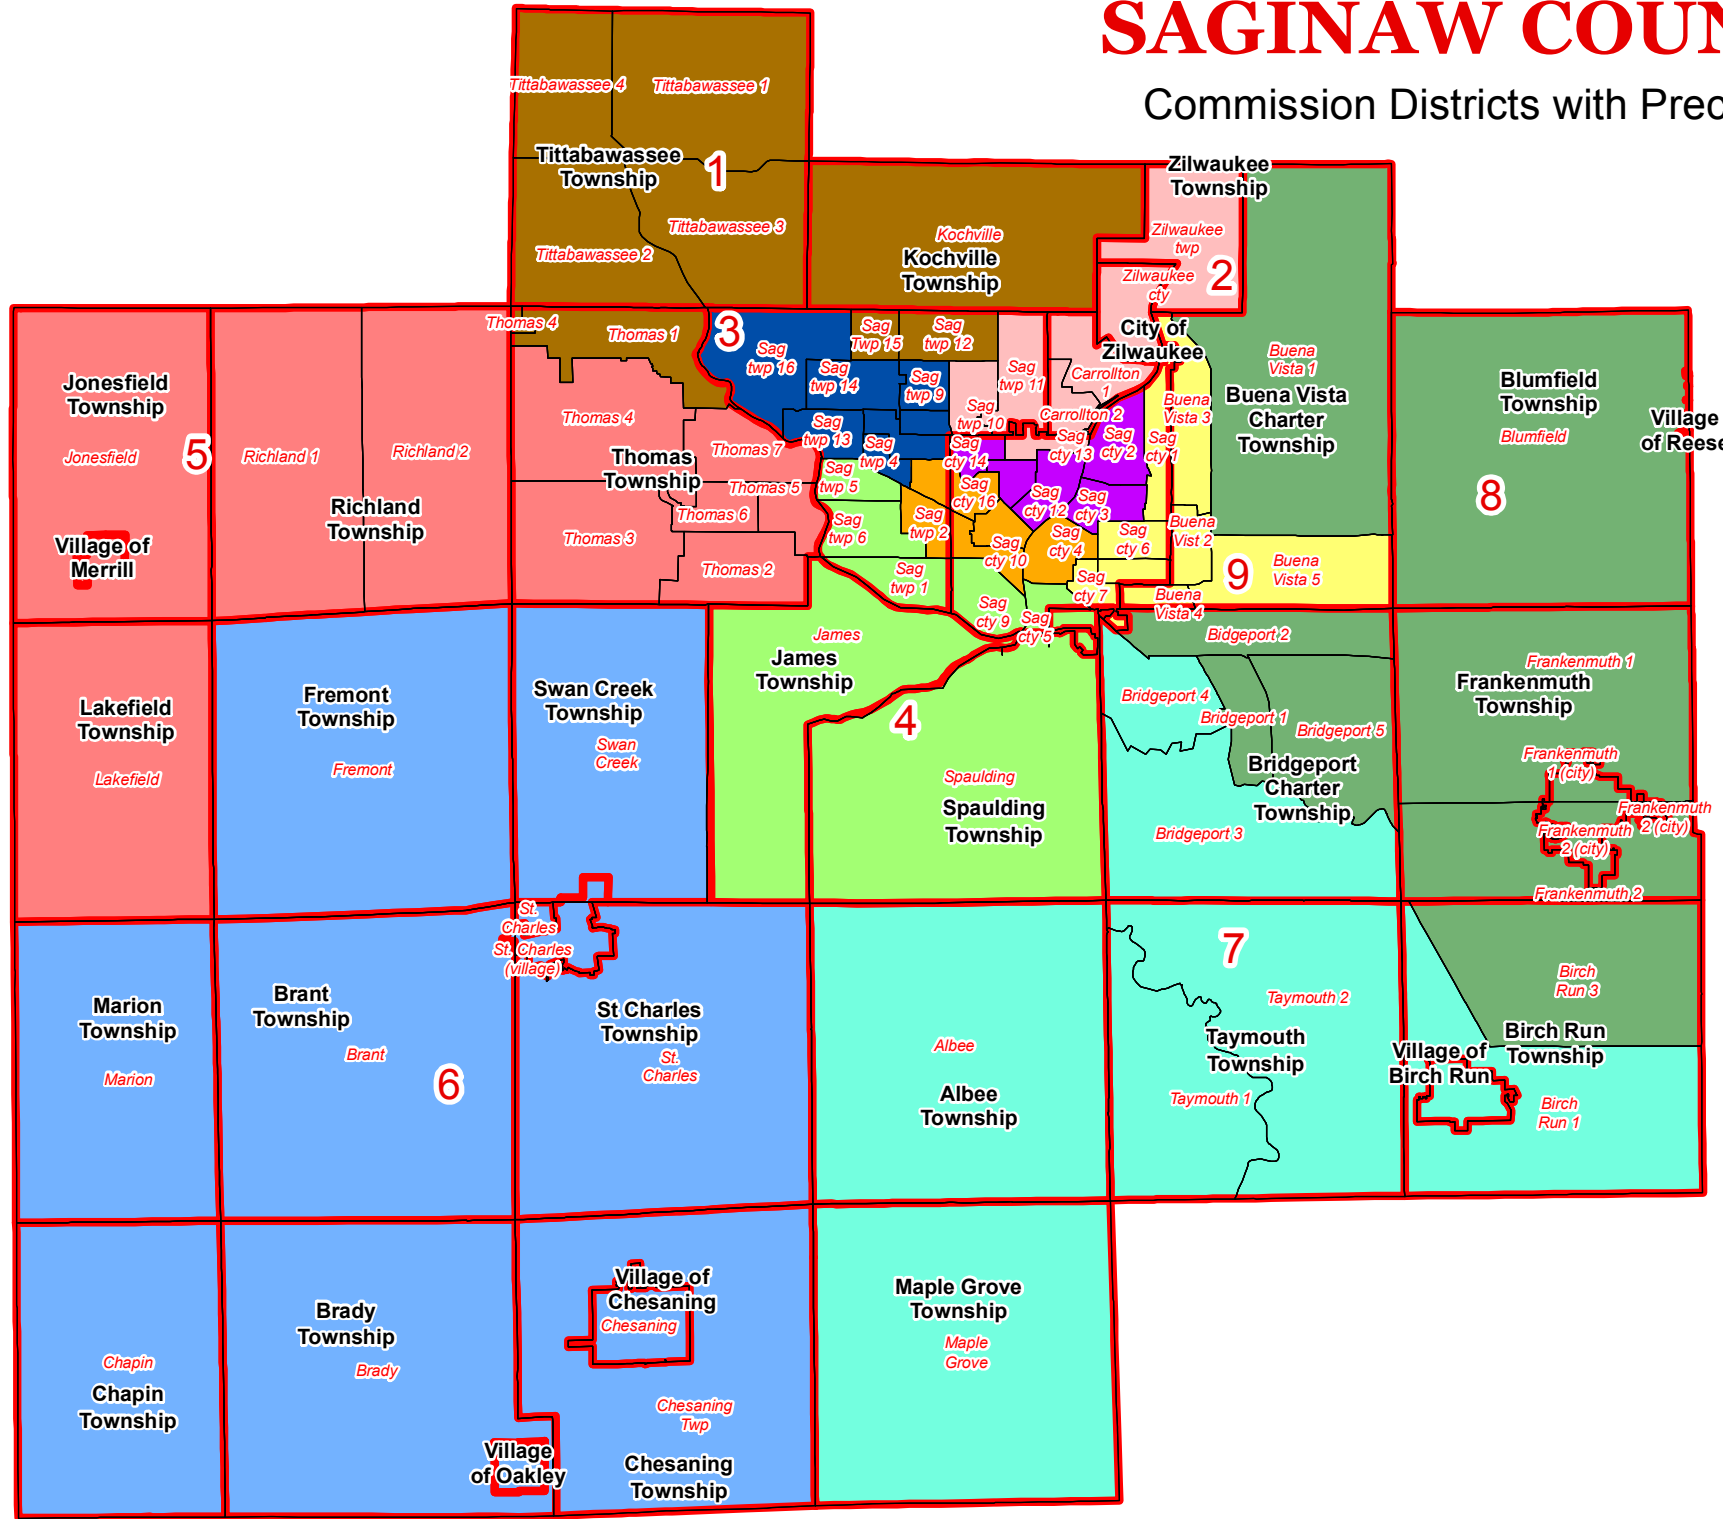

SAGINAW COUNTY

Commission Districts with Precincts

Legend

DISTRICT

- 1 (Brown)
- 2 (Pink)
- 3 (Dark Blue)
- 4 (Light Green)
- 5 (Light Red)
- 6 (Light Blue)
- 7 (Light Cyan)
- 8 (Dark Green)
- 9 (Yellow)
- 10 (Purple)
- 11 (Orange)

Political Boundary (Red Line)